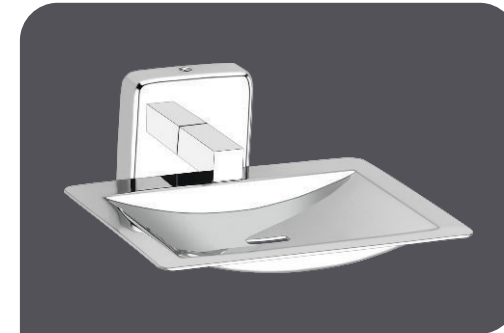

SP. 31200-Bath Set (5 Pcs)
(Bath Set Includes Code :
31201, 31202, 31203, 31204, 31205)

M.R.P. - 3720

SP. 31210-Towel Rod 18"

M.R.P. - 1078

SP. 31211-Towel Rack 18"

M.R.P. - 2268

SP. 31201 MRP - 1088 (Size - 24")