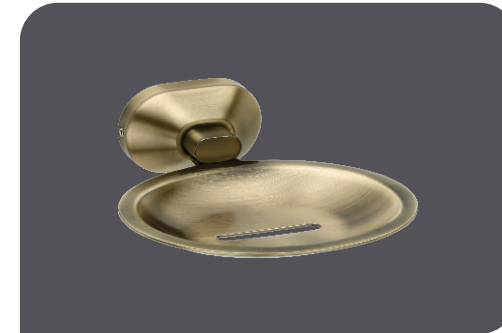

(P.V.D.) Gold - NAPKIN RING
S.S. 304

GAC. 33112 MRP - 1188 (Solid)

GAC. 31737 MRP - 1128 (Solid)

(P.V.D.) Gold - TOWEL RACK
S.S. 304

S.S. 304 Folding Towel Rack

GAC. 33107 MRP - 5698 Size : 24"

BAS. 32541 MRP - 1168 (Size - 24")