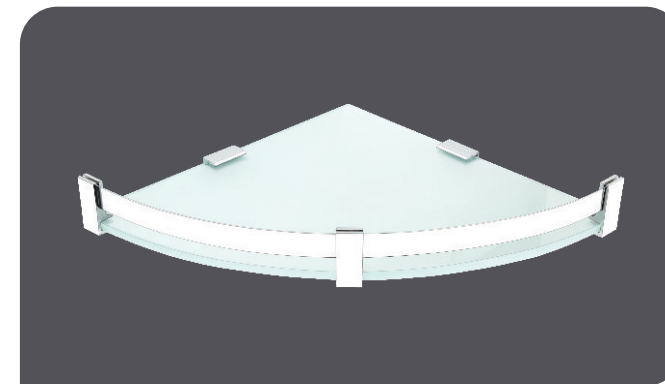

6mm Glass Shelf

GS. 31153 MRP - 1358 (Size - 5"X12")

GS. 31154 MRP - 1398 (Size - 5"X15")

GS. 31155 MRP - 1498 (Size - 5"X18")

C.P. - GLASS SHELF & CORNER

S.S. 304 & Alum. & Frosted Tough Glass

8mm Glass Corner