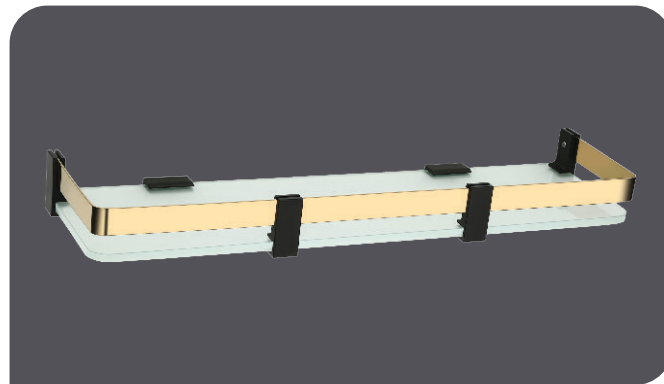

Two Tone - GLASS SHELF & CORNER
P.V.D. Rose Gold + Matt Black

S.S. 304 & Alumi. & Frosted Toughened Glass

Two Tone Rose Gold
8mm Glass Corner

TGC. 31171 MRP - 1698 (Size - 9"X9")

TGC. 31172 MRP - 1948 (Size - 12"X12")

Two Tone Rose Gold
8mm Glass Shelf

TGS. 31173 MRP - 1958 (Size - 5"X12")

TGS. 31174 MRP - 2058 (Size - 5"X15")

TGS. 31175 MRP - 2158 (Size - 5"X18")

Two Tone - GLASS SHELF & CORNER
P.V.D Gold + Matt Black

S.S. 304 & Alumi. & Frosted Toughened Glass

Two Tone Rose Gold
8mm Glass Corner

TGC. 31186 MRP - 1698 (Size - 9"X9")

TGC. 31187 MRP - 1948 (Size - 12"X12")

Two Tone Rose Gold
8mm Glass Shelf

TGS. 31188 MRP - 1958 (Size - 5"X12")

TGS. 31189 MRP - 2058 (Size - 5"X15")

TGS. 31190 MRP - 2158 (Size - 5"X18")