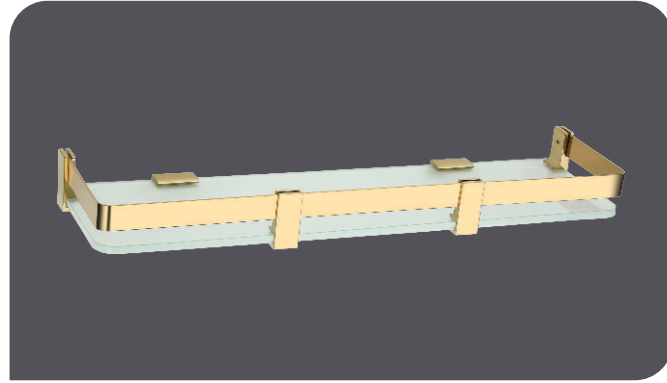

(P.V.D.) Gold - GLASS SHELF & CORNER
Brass & S.S. 304 & Frosted Toughened Glass

GGC. 31131 MRP - 2028 (Size - 9"X9")

GGC. 31132 MRP - 2278 (Size - 12"X12")

8mm Glass Shelf

GGs. 31133 MRP - 2258 (Size - 5"X12")

GGs. 31134 MRP - 2358 (Size - 5"X15")

GGs. 31135 MRP - 2458 (Size - 5"X18")

(P.V.D.) Gold - CLOTHING HANGER
S.S. 304

SIZE	4 HOOK	6 HOOK	8 HOOK
CODE NO.	31126 (4)	31126 (6)	31126 (8)
M.R.P.	618/-	918/-	1258/-

(P.V.D.) Gold - NAPKIN RING
S.S. 304

GAC. 33112 MRP - 1188 (Solid)

GAC. 31737 MRP - 1128 (Solid)

(P.V.D.) Gold - TOWEL RACK
S.S. 304

GAC. 33107 MRP - 5698 Size : 24"