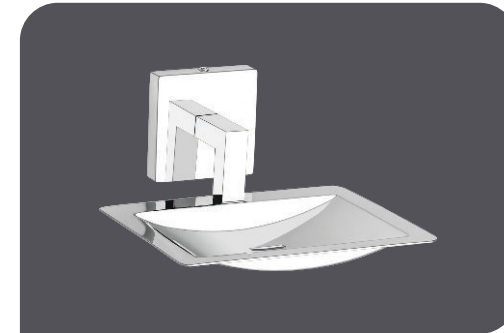

CR. 30902 MRP - 768