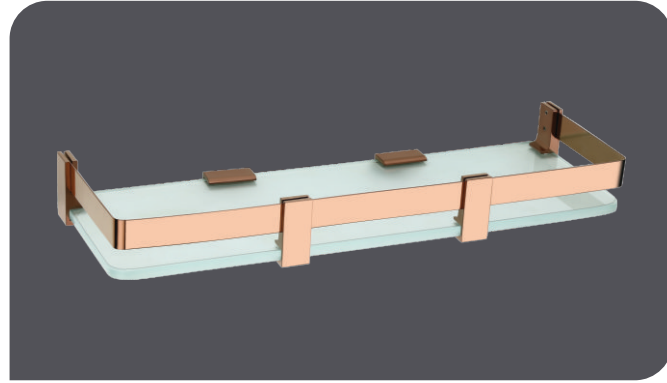

(P.V.D.) Rose Gold - GLASS SHELF & CORNER
Brass & S.S. 304 & Frosted Toughened Glass

8mm Glass Corner
RGC. 31136 MRP - 2028 (Size - 9"X9")
RGC. 31137 MRP - 2278 (Size - 12"X12")

8mm Glass Shelf

RGS. 31138 MRP - 2258 (Size - 5"X12")
RGS. 31139 MRP - 2358 (Size - 5"X15")
RGS. 31140 MRP - 2458 (Size - 5"X18")

(P.V.D.) Rose Gold - CLOTHING HANGER
S.S. 304

SIZE	4 HOOK	6 HOOK	8 HOOK
CODE NO.	31125(4)	31125 (6)	31125 (8)
M.R.P.	618/-	918/-	1258/-

(P.V.D.) Rose Gold - NAPKIN RING
S.S. 304

RAC. 33111 MRP - 1188 (Solid)

RAC. 31717 MRP - 1128 (Solid)

(P.V.D.) Rose Gold - TOWEL RACK
S.S. 304

S.S. 304 Folding Towel Rack
RAC. 33106 MRP - 5698 Size : 24"