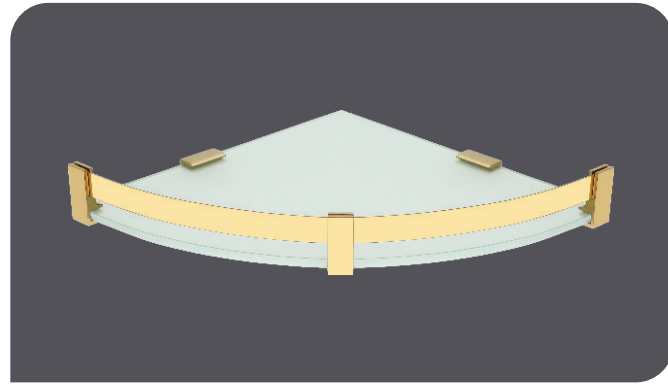

Luxury Without Limits

(P.V.D.) Gold - GLASS SHELF & CORNER
Brass & S.S. 304 & Frosted Toughened Glass

8mm Glass Corner

GGC. 31131 MRP - 2028 (Size - 9"X9")

GGC. 31132 MRP - 2278 (Size - 12"X12")

8mm Glass Shelf