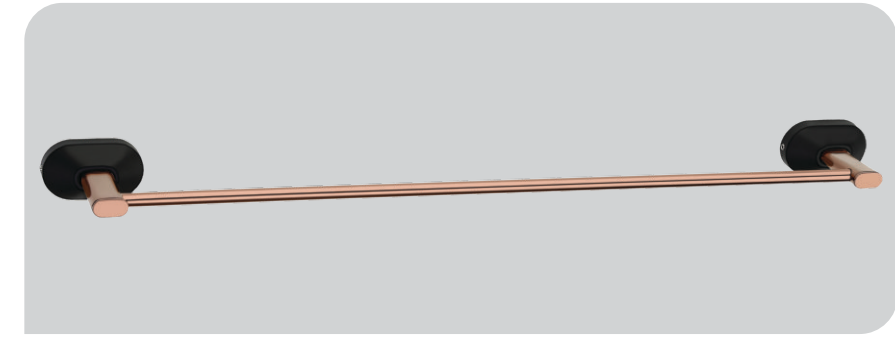

TAS. 32641 MRP - 1318 (Size - 24")