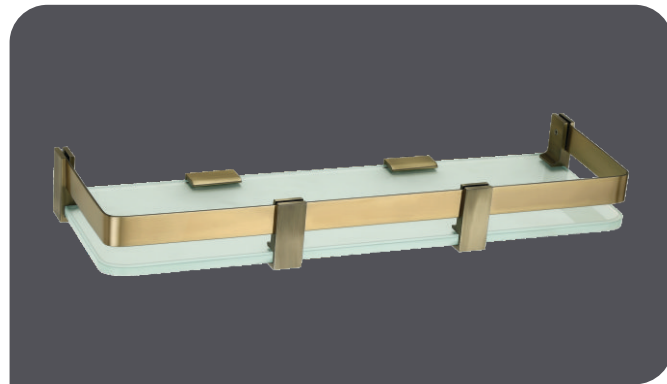

Brass Antique - GLASS SHELF & CORNER
Brass & S.S. 304 & Frosted Toughened Glass

8mm Glass Corner

BGC. 33101 MRP - 1768 (Size - 9"X9")

BGC. 33102 MRP - 1928 (Size - 12"X12")

8mm Glass Shelf

BGS. 33103 MRP - 1998 (Size - 5"X12")

BGS. 33104 MRP - 2068 (Size - 5"X15")

Brass Antique - CLOTHING HANGER
S.S. 304

SIZE	4 HOOK	6 HOOK	8 HOOK
CODE NO.	31127 (4)	31127 (6)	31127 (8)
M.R.P.	498/-	718/-	998/-

Brass Antique - NAPKIN RING
S.S. 304

BAC. 33113 MRP - 958 (Solid)

Brass Antique - TOWEL RACK
S.S. 304

S.S. 304 Folding Towel Rack

BAC. 33108 MRP - 4598 Size : 24"