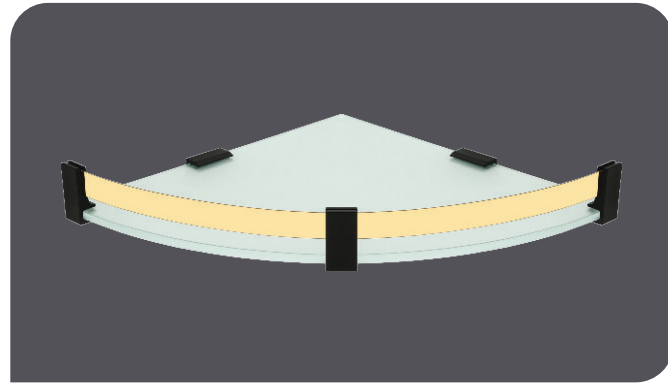

Two Tone - GLASS SHELF & CORNER
P.V.D Gold + Matt Black

S.S. 304 & Alumi. & Frosted Toughened Glass

Two Tone Rose Gold
8mm Glass Corner

TGC. 31186 MRP - 1698 (Size - 9"X9")

TGC. 31187 MRP - 1948 (Size - 12"X12")

Two Tone Rose Gold
8mm Glass Shelf

TGS. 31188 MRP - 1958 (Size - 5"X12")

TGS. 31189 MRP - 2058 (Size - 5"X15")

TGS. 31190 MRP - 2158 (Size - 5"X18")