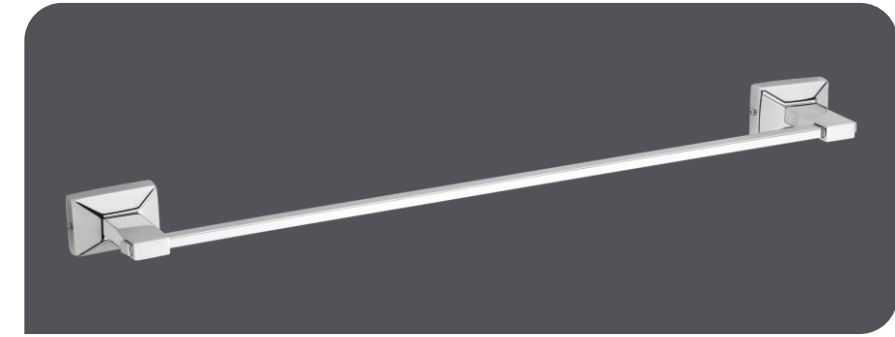

OC. 33501 MRP - 998 (Size - 24")