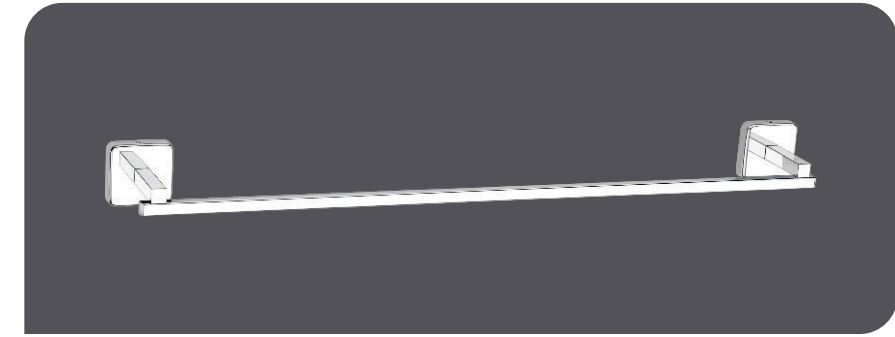

SP. 31200-Bath Set (5 Pcs)
(Bath Set Includes Code :
31201, 31202, 31203, 31204, 31205)

M.R.P. - 3720

SP. 31210-Towel Rod 18"

M.R.P. - 1078

SP. 31211-Towel Rack 18"

M.R.P. - 2268

SP. 31201 MRP - 1088 (Size - 24")