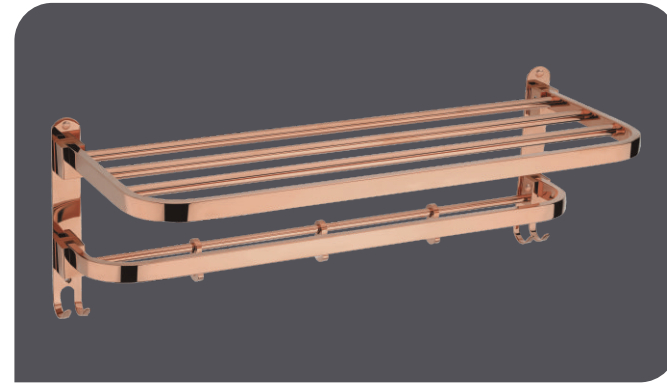

(P.V.D.) Rose Gold - TOWEL RACK
S.S. 304

S.S. 304 Folding Towel Rack
RAC. 33106 MRP - 5698 Size : 24"