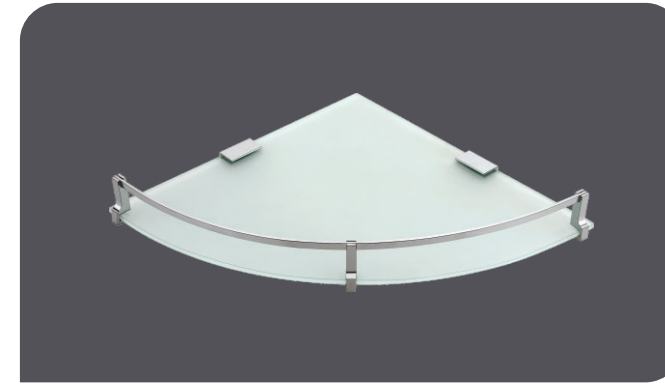

C.P. - GLASS SHELF & CORNER

Brass & Frosted Toughened Glass

6mm Glass Corner

GC. 31151 MRP - 1098 (Size - 9"X9")

GC. 31152 MRP - 1358 (Size - 12"X12")

6mm Glass Shelf

GS. 31153 MRP - 1358 (Size - 5"X12")

GS. 31154 MRP - 1398 (Size - 5"X15")

GS. 31155 MRP - 1498 (Size - 5"X18")