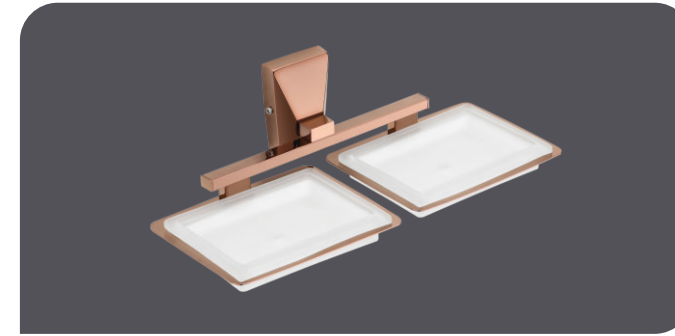

MFL. 33607 MRP - 1348

MFL. 33609 MRP - 2398

MFL. 33612 MRP - 2448

MFL. 33613 MRP - 2548

MFL. 33614 MRP - 2598

Strength with Precision

(P.V.D.) Rose Gold - GLASS SHELF & CORNER
Brass & S.S. 304 & Frosted Toughened Glass