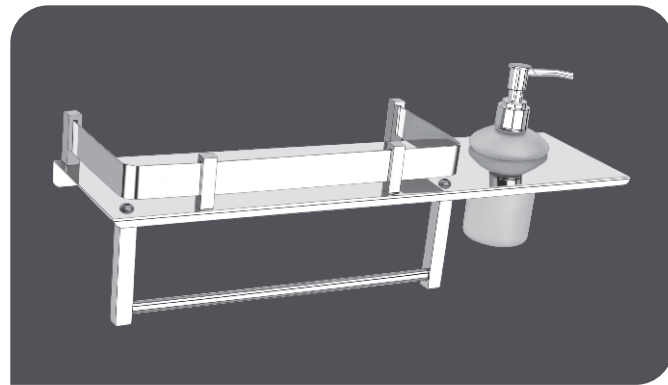

Square 3 In 1 Shampoo
(Shampoo + Shelf + Rod)

AC. 31165 MRP - 2098 (Size - 5"X18)

Mobile Paper Stand (MPS)

AC. 31116 MRP - 678