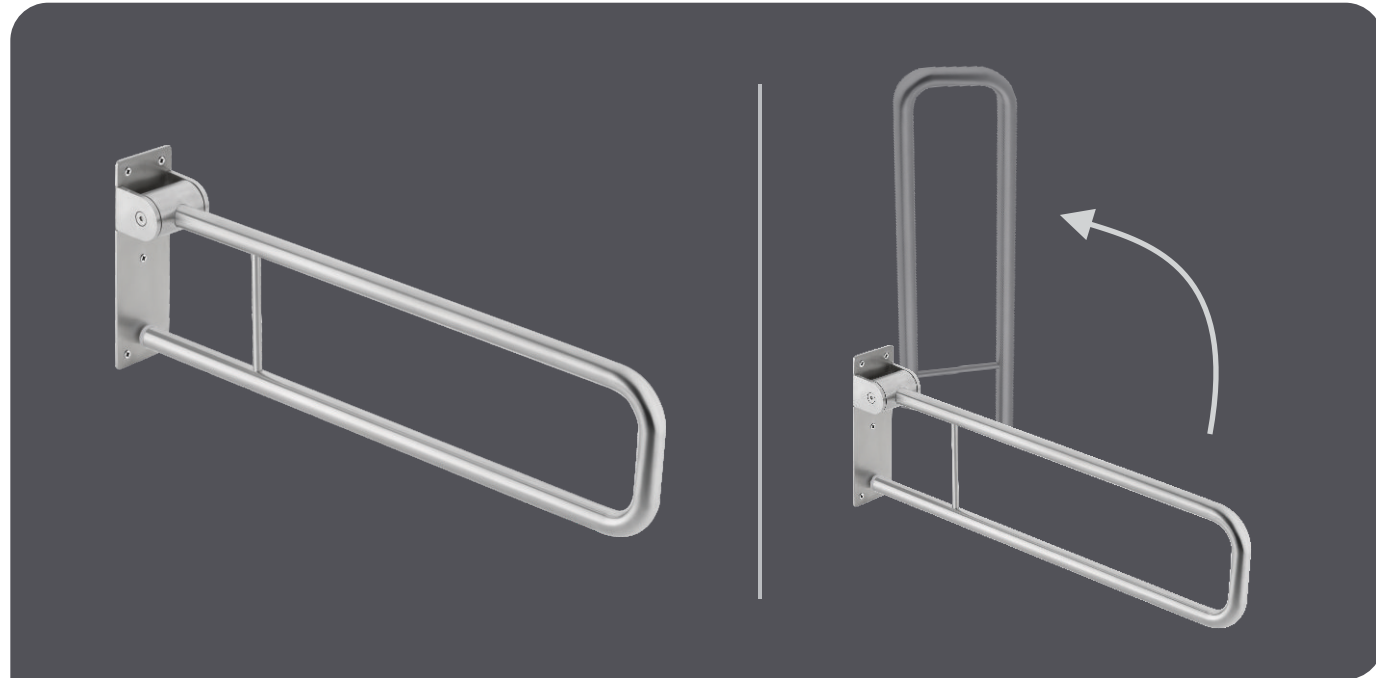

S.S. 304 Matt Handicap Grub Bar SHB. 33119 MRP - 5898 (Size - 27")

THANK YOU FOR 13 YEARS OF TRUST

Every step forward has been possible because of you.

With your trust and support, ORCHID BATH has grown stronger,
building not just products but lasting relationships.

To Our Customers – Your trust is our greatest strength. Every time you choose ORCHID, you remind us that quality and honesty truly matter. We exist because of your support."

To Our Sales Team – Your voice carries our brand with pride — proving that our journey forward is also your journey upward.

To Our Workers, Laborers, And Staff – Your hands transform vision into reality — the silent force behind every achievement.

To Our Dealers And Channel Partners – You are not only part of our journey—you are partners in every step. We grow only when you grow, and our success is complete only when it is shared with you. Together, built on trust and long-term progress, our future is unstoppable.