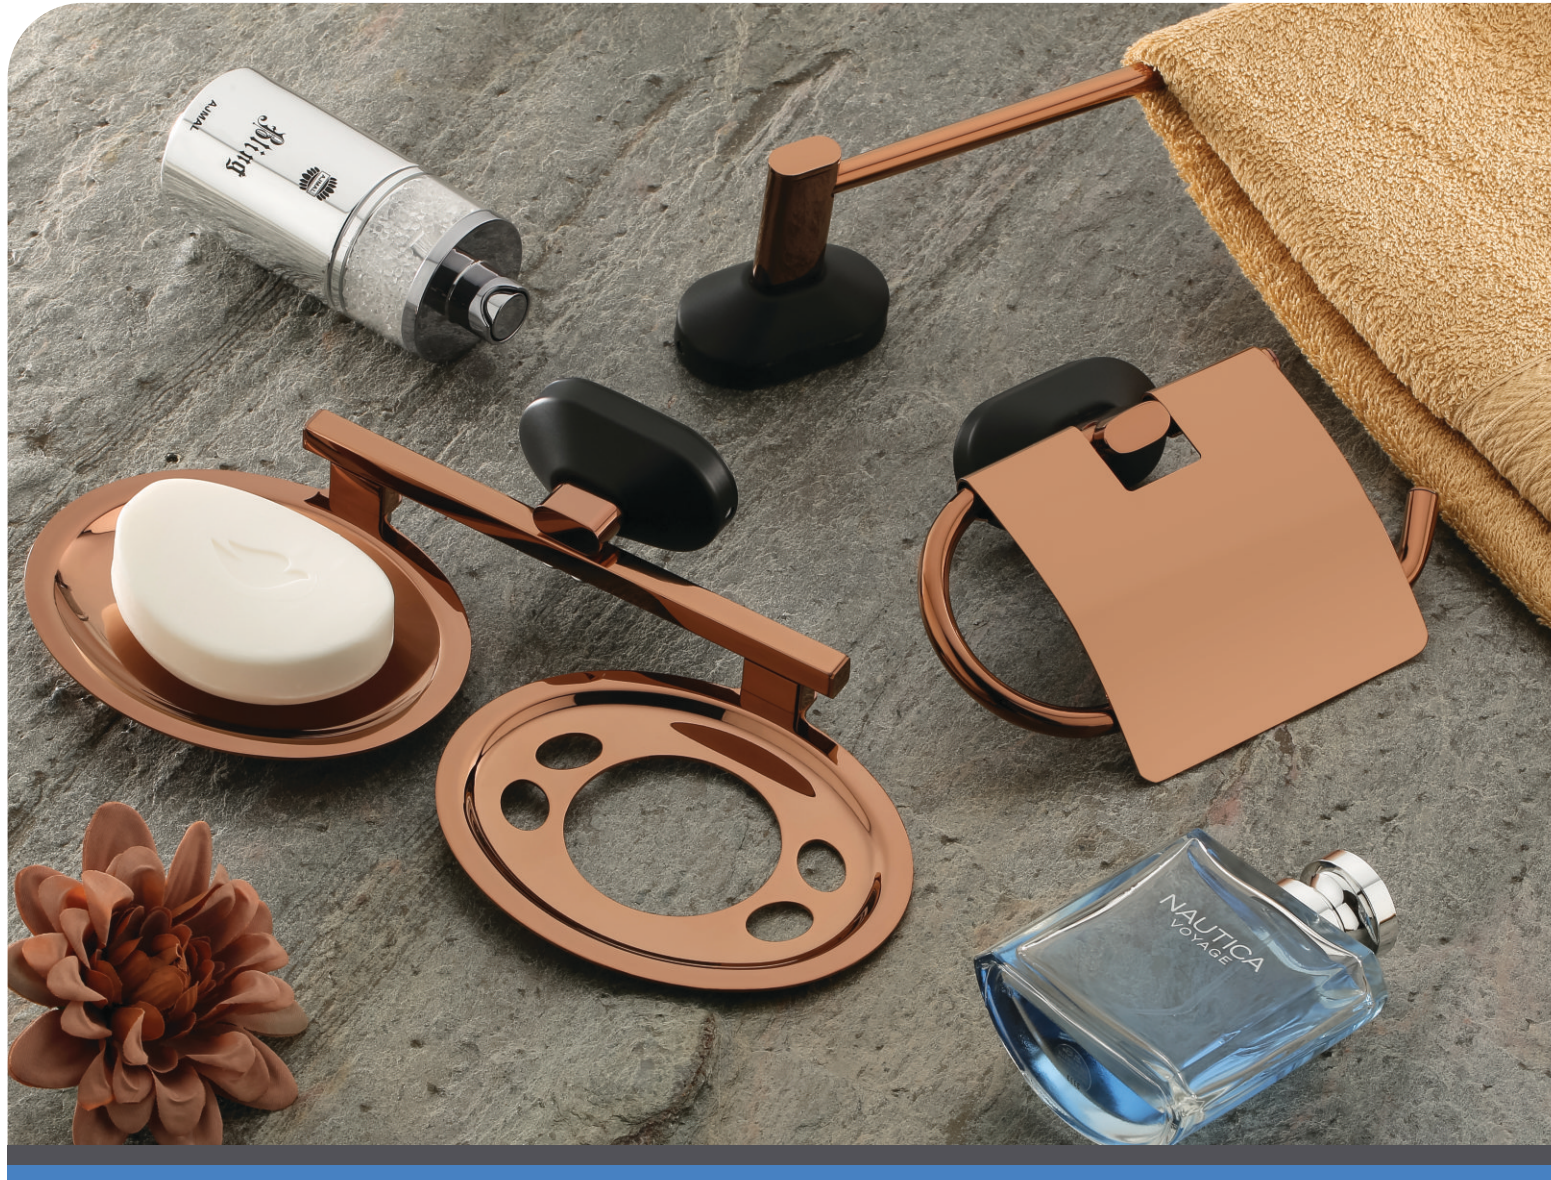

Brass Antique - NAPKIN RING
S.S. 304

BAC. 33113 MRP - 958 (Solid)

Brass Antique - TOWEL RACK
S.S. 304

S.S. 304 Folding Towel Rack

BAC. 33108 MRP - 4598 Size : 24"

Bloom of Perfection

TAS. 32660-Bath Set (5 Pcs)
(Bath Set Includes Code :
32641, 32642, 32643, 32644, 32645)