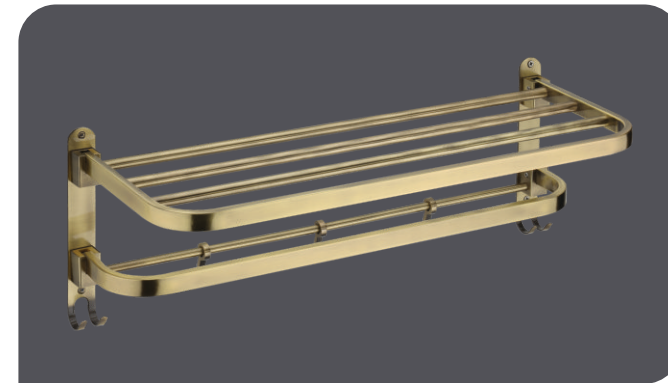

Brass Antique - TOWEL RACK
S.S. 304

S.S. 304 Folding Towel Rack

BAC. 33108 MRP - 4598 Size : 24"