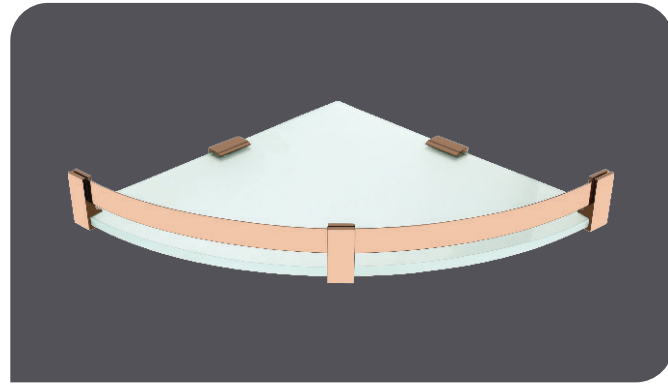

MFL. 33607 MRP - 1348

MFL. 33609 MRP - 2398

MFL. 33612 MRP - 2448

MFL. 33613 MRP - 2548

MFL. 33614 MRP - 2598

Strength with Precision

(P.V.D.) Rose Gold - GLASS SHELF & CORNER
Brass & S.S. 304 & Frosted Toughened Glass