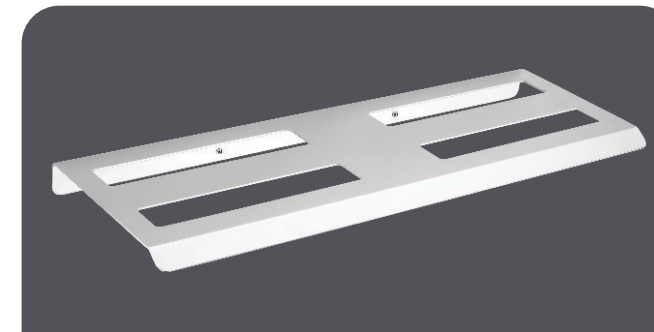

ME. 33206 MRP - 3598 (Size - 24")